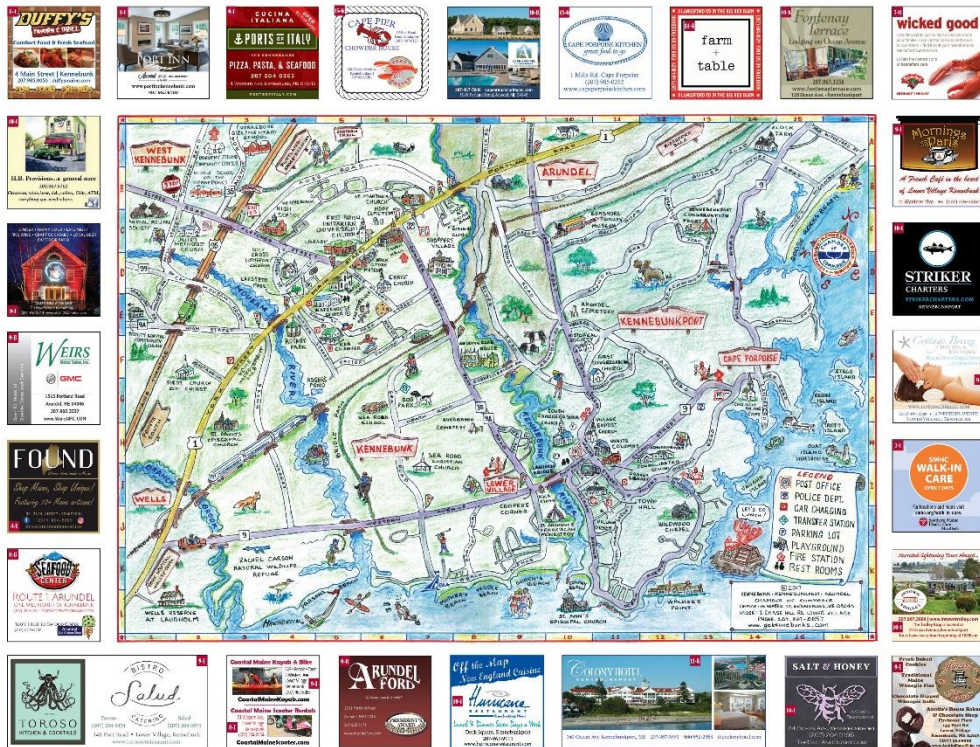

2018 CHAMBER MAP

The custom designed area map featuring Kennebunk, Kennebunkport and Arundel is a great resource for visitors, residents, businesses and people relocating to the area. With a print distribution of 15,000, the map is available at the Chamber visitors centers, at area businesses, points of interest and transportation centers. The map is also available for download at GoKennebunks.com

The map is 17x22 and highlights local attractions, such as Walker's Point, local beaches, hiking/biking trails, historical landmarks and more.

Chamber Map Ad..... \$499

17x22
Illustrated Map
2 x 2 square

- Map ad is 2x2
- Client must submit full-color (cmyk) high-resolution, camera-ready ad
- Ad must be delivered in .pdf format

DEADLINE FOR CHAMBER MAP – 01.01.2018