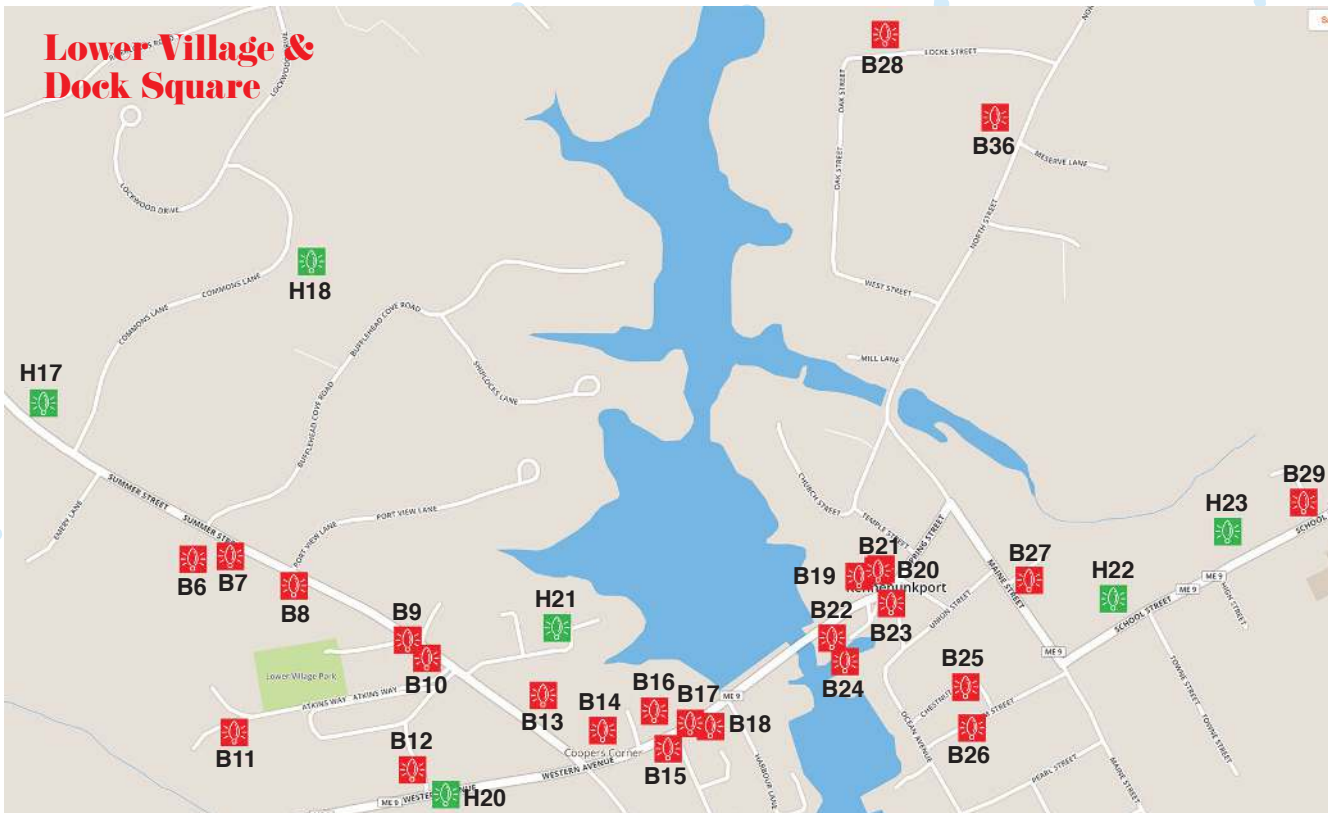

## Businesses

- B1 Spurling Fitness, 1 Alewife Park Rd, Kennebunk
- B4 Texas Grace Kitchen, 71 Portland Rd, Kennebunk
- B5 Vinegar Hill Music Theatre, 53 Old Post Rd, Arundel
- B30 The Harbor Inn, 90 Ocean Ave, K'port
- B31 The Nonantum Resort, 95 Ocean Avenue, K'port
- B32 Cape Arundel Inn, 208 Ocean Ave, K'port
- B33 Highway Department, 105 Beachwood Ave, K'port
- B34 Future Home of Heritage Woods, 126 Main St, K'port
- B35 Lifesaving Resources, 3 Mills Rd, K'port
- B37 Wildwood Fire Station, 63 Wildes District Rd, K'port
- B38 Goose Rocks Beach Fire Station, 2 Winter Harbor Rd, K'port
- B39 Dannah, 123 Ocean Ave, K'port

## Downtown Kennebunk

## Businesses

- B2 A Place to Start  
41 Main St, Kennebunk
- B3 Kennebunk Savings Bank  
104 Main St, Kennebunk
- B6 Cottages at Morning Walk  
2 Morning Walk Ln, Kennebunk
- B7 English Meadows Inn  
141 Port Rd, Kennebunk
- B8 The Barn at the Kennebunks  
149 Port Rd, Kennebunk
- B9 Coffee Roasters of the Kennebunks  
163 Port Rd, Kennebunk
- B10 Pack Maynard Real Estate  
165 Port Rd, Kennebunk
- B11 Hurlbutt Designs  
53 Western Ave, Kennebunk
- B12 Distinctive Tile & Stonework  
39 Western Ave, Kennebunk

## Lower Village & Dock Square