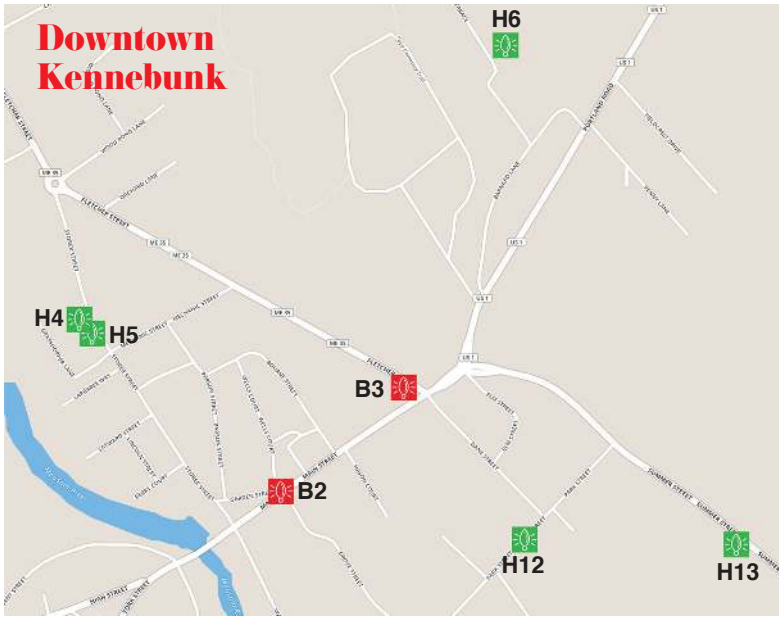

## Homes

- H1 8 Michele Ln, Kennebunk
- H2 2 Westwoods Rd, Kennebunk
- H3 35 Maguire Rd, Kennebunk
- H7 22 Longwood Dr, Kennebunk
- H8 18 Longwood Dr, Kennebunk
- H9 215 Limerick Rd, Arundel,
- H10 32 Mousam Ridge Rd, Kennebunk
- H11 30 Mousam Ridge Rd, Kennebunk
- H14 25 Heath Rd, Kennebunk
- H15 11 Tidewater Ct, Kennebunk
- H16 2 Valley Avenue, Kennebunk
- H19 28 Middlebrook Dr, K'port
- H24 12 Woodlawn Ave, K'port
- H25 15 Langsford Rd, K'port
- H26 27 Pier Rd, K'port
- H27 33 Old Cape Rd, K'Port
- H28 169 Alewife Rd, Kennebunk

## Businesses

- B1 Spurling Fitness, 1 Alewife Park Rd, Kennebunk
- B4 Texas Grace Kitchen, 71 Portland Rd, Kennebunk
- B5 Vinegar Hill Music Theatre, 53 Old Post Rd, Arundel
- B30 The Harbor Inn, 90 Ocean Ave, K'port
- B31 The Nonantum Resort, 95 Ocean Avenue, K'port
- B32 Cape Arundel Inn, 208 Ocean Ave, K'port
- B33 Highway Department, 105 Beachwood Ave, K'port
- B34 Future Home of Heritage Woods, 126 Main St, K'port
- B35 Lifesaving Resources, 3 Mills Rd, K'port
- B37 Wildwood Fire Station, 63 Wildes District Rd, K'port
- B38 Goose Rocks Beach Fire Station, 2 Winter Harbor Rd, K'port
- B39 Dannah, 123 Ocean Ave, K'port

## Downtown Kennebunk

## Lower Village & Dock Square